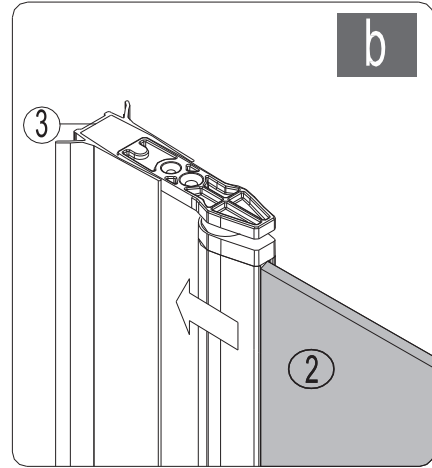

4

5

5

(4) **This product is heavy and will require two people to install.**