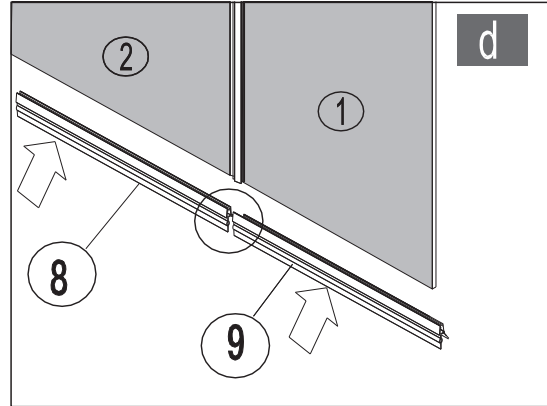

6

7

This product is heavy and will require two people to install.