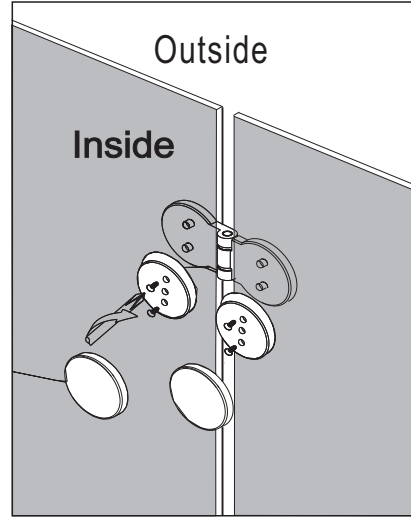

1

3

2

This product is heavy and will require two people to install.