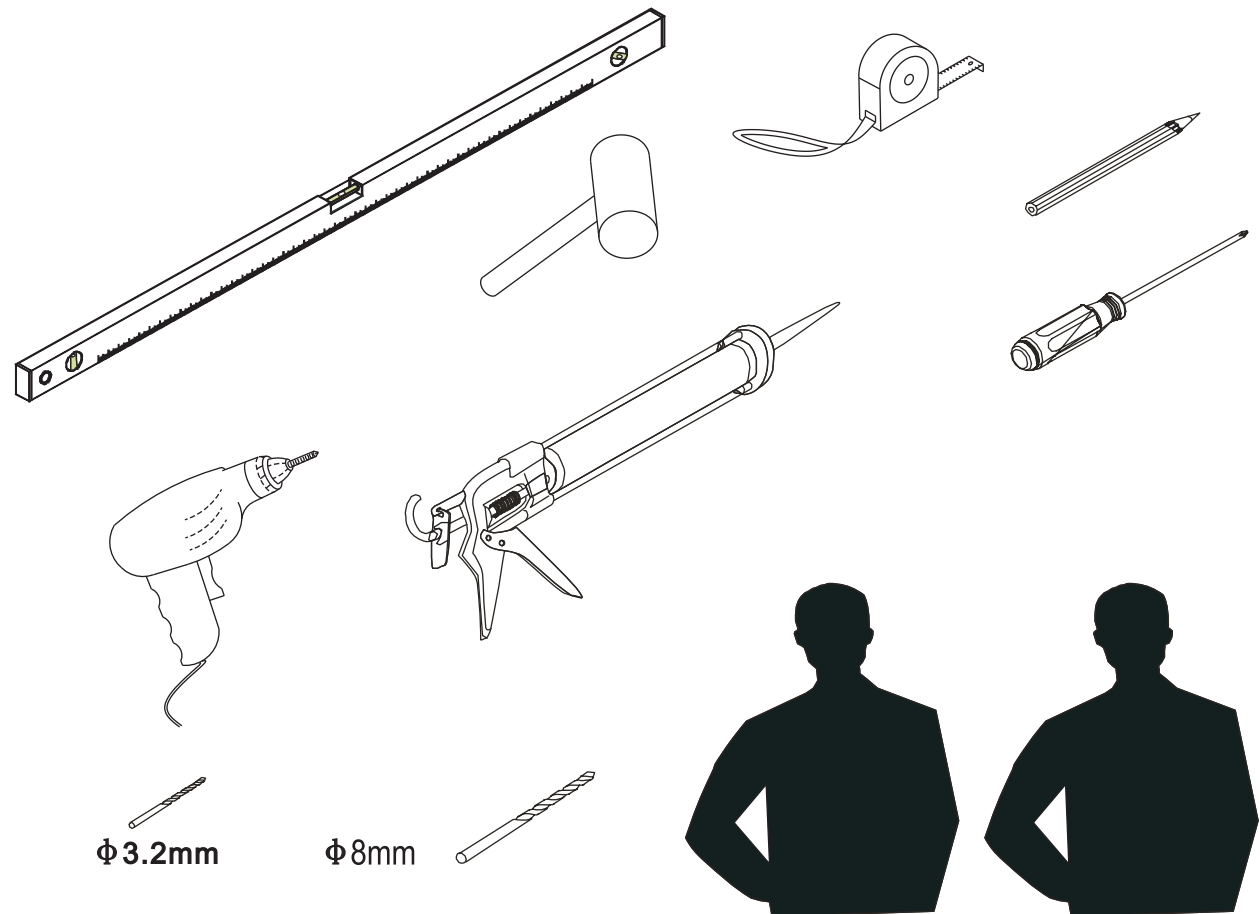

Note: Safety glass can not be re-worked.

■ Installation

Please read these instructions carefully before start of installation.

The wall post has up to 20mm of adjustment for out of true wall situations.

Ensure that the shower tray is fitted level and that after assembly of enclosure there is a full and continuous bead of sealant between the top of the shower tray and the tile joint.

Special care should be taken when drilling walls to avoid hidden pipes or electrical cables

Note: This product is heavy and will require two people to install.

Please remove protective film from aluminium profiles before installation.

■ Shower Tray Installation

The shower tray must be sited against a structural wall.

Water proof walling or tiling should be fitted so that it sits on the top of the tray rim.

■ Aftercare Instructions

After use, your shower should be cleaned with soap and water. This is particularly important in hard water districts where insoluble lime salts may be deposited and allowed to build up. Cleaners of a gritty or abrasive nature should not be used. Care should be taken to avoid contact with strong chemicals such as organic solvents and strippers.

Glass cleaners can be used but with caution, if in doubt contact the supplier of the cleaner in question.

Please keep these instructions for aftercare and customer service details.

Tools required

This product is heavy and will require two people to install.