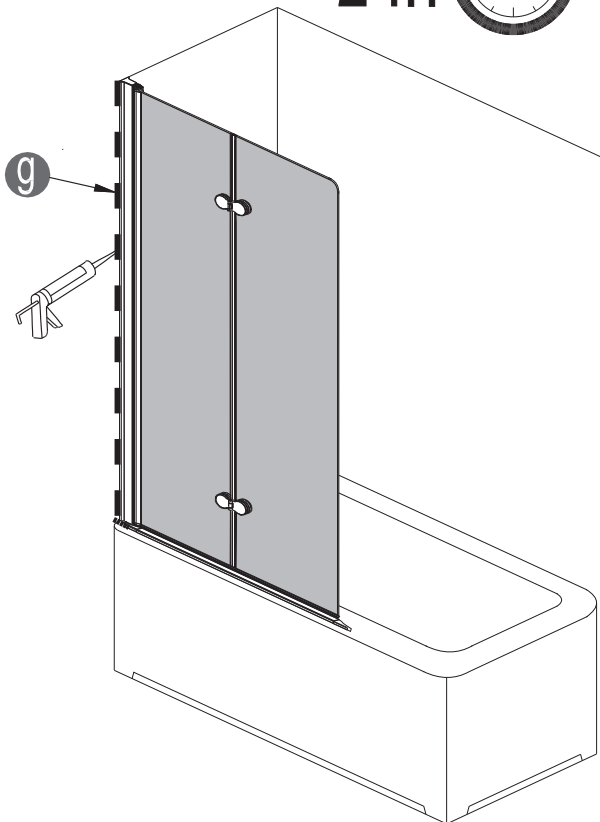

8

7

24h

This product is heavy and will require two people to install.