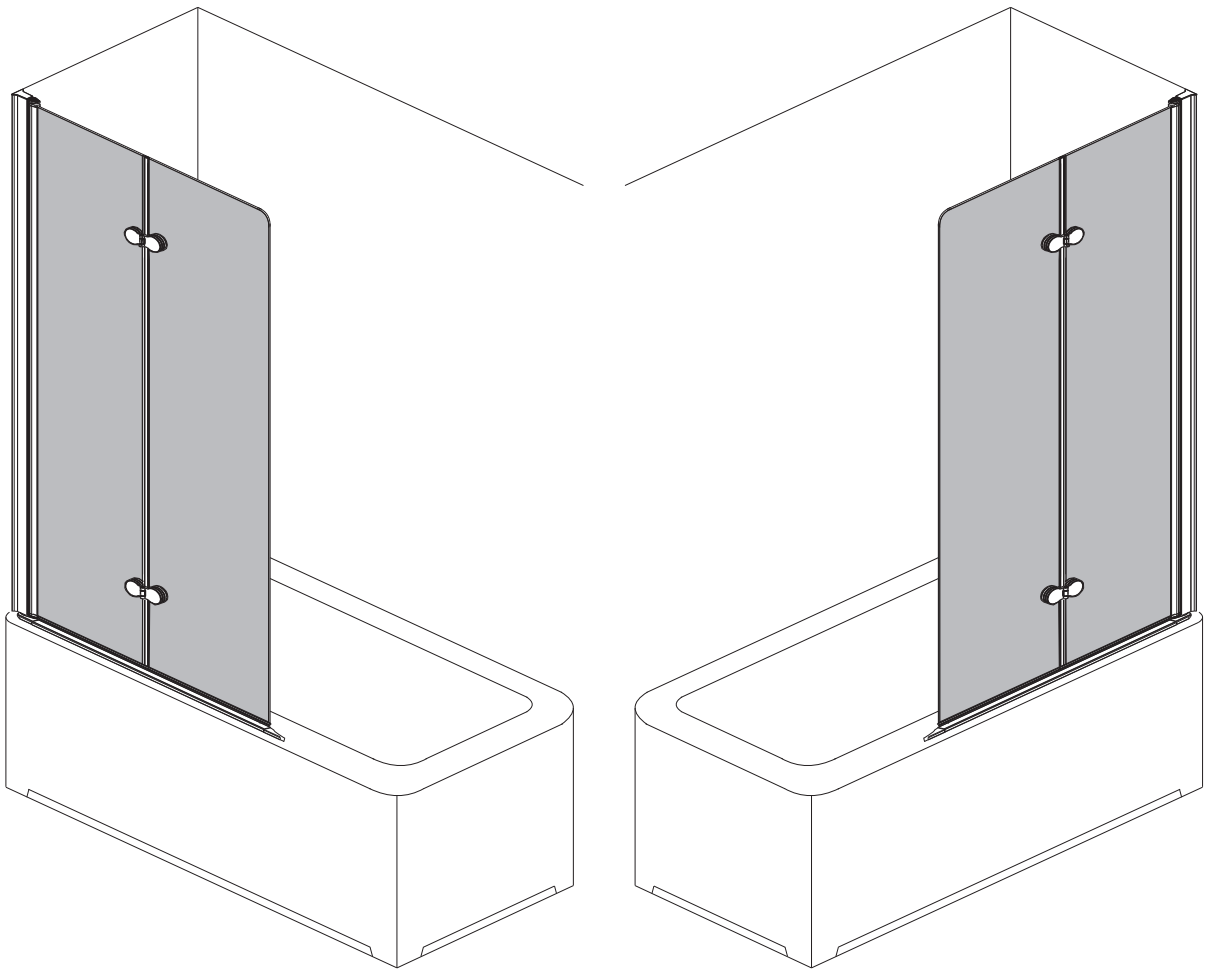

BelBagno
bagno bello e vita bella

Bath Screen

Installation instructions

(For SELA-V-21)

■ General Information

Please inspect the product immediately upon receipt for transit damage, missing packs/parts or manufacturing fault. Damage reported later cannot be accepted. Please handle the product with care avoiding knocks and shock loading to all sides and edges of the glass.

Note: Safety glass can not be re-worked.

■ Installation

Please read these instructions carefully before start of installation.

The wall post has up to 20mm of adjustment for out of true wall situations.

Ensure that the shower tray is fitted level and that after assembly of enclosure there is a full and continuous bead of sealant between the top of the shower tray and the tile joint.

Special care should be taken when drilling walls to avoid hidden pipes or electrical cables

Note: This product is heavy and will require two people to install.

Please remove protective film from aluminium profiles before installation.