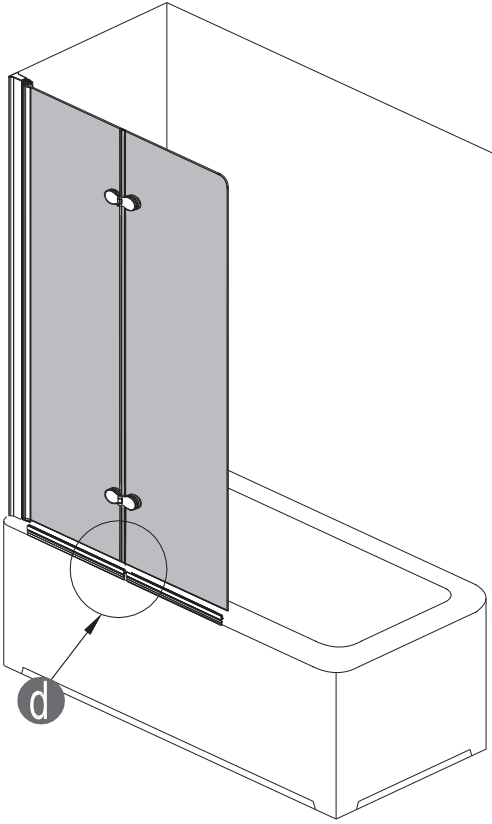

6

7

This product is heavy and will require two people to install.