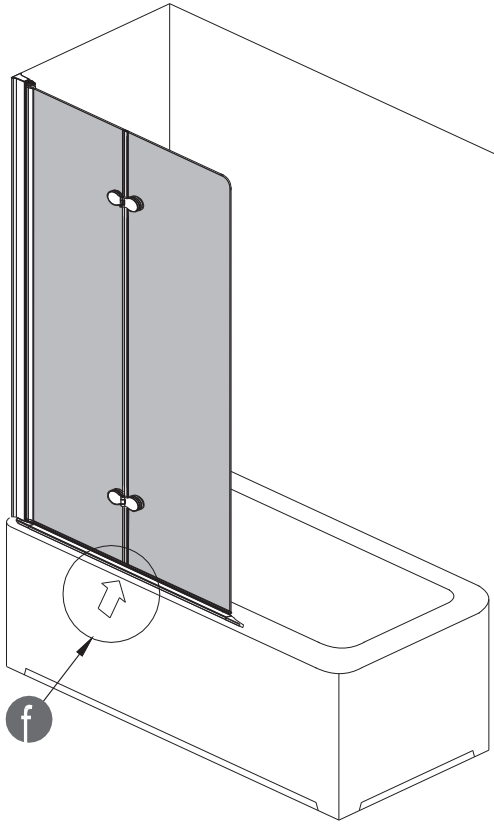

8

7

24h

This product is heavy and will require two people to install.