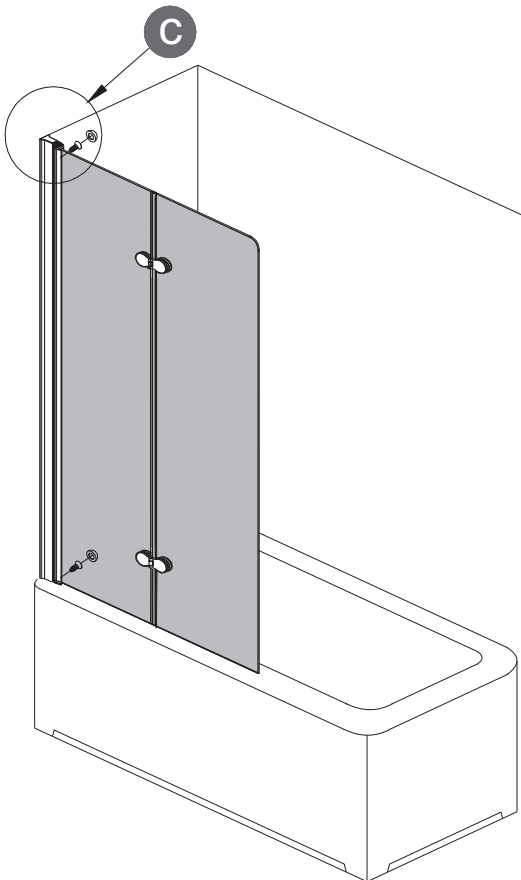

4

5

5

(4) **This product is heavy and will require two people to install.**