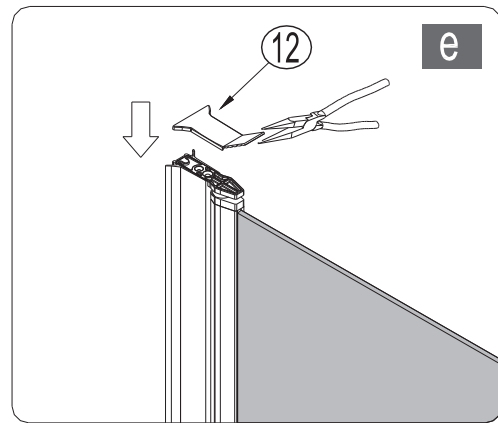

6

7

This product is heavy and will require two people to install.