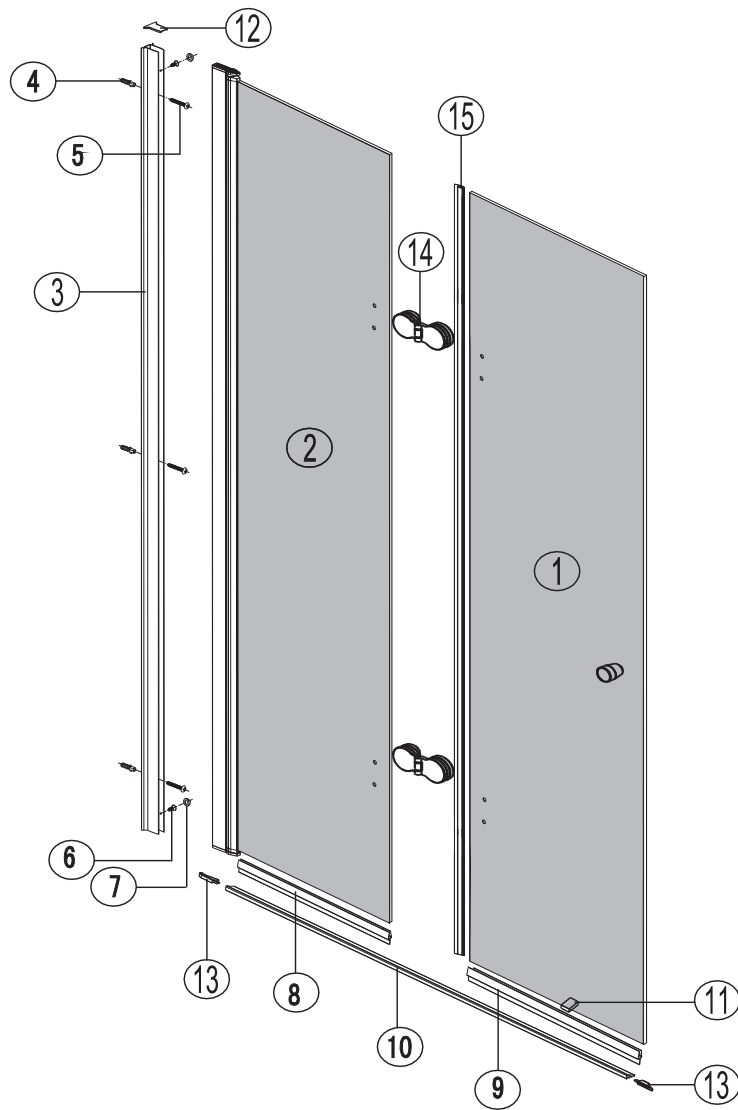

This product is heavy and will require two people to install.