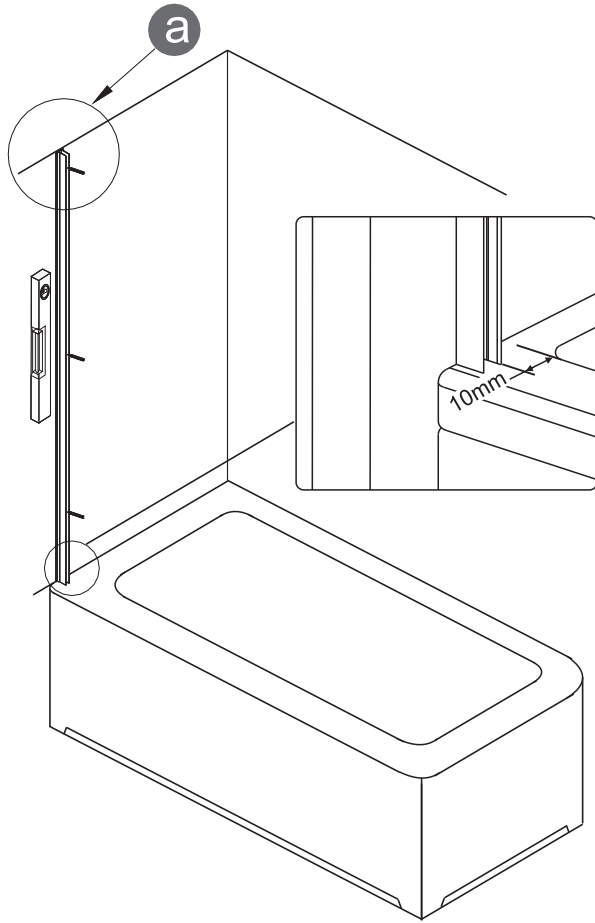

3

W	P
1200	550+650

4

This product is heavy and will require two people to install.