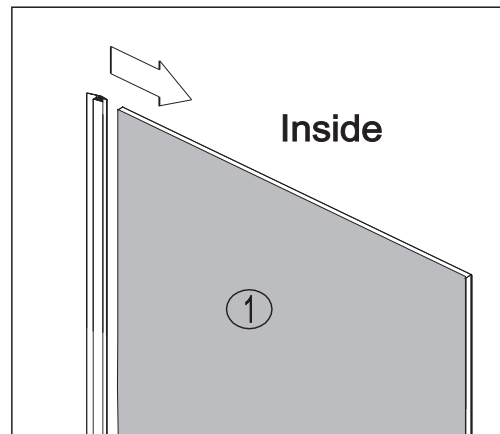

1

3

2

This product is heavy and will require two people to install.