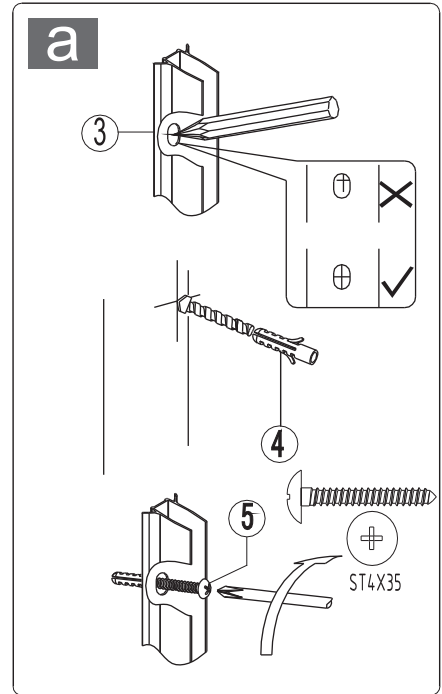

Note: Safety glass can not be re-worked.

■ Installation

Please read these instructions carefully before start of installation.

The wall post has up to 20mm of adjustment for out of true wall situations.

Ensure that the shower tray is fitted level and that after assembly of enclosure there is a full and continuous bead of sealant between the top of the shower tray and the tile joint.

This product is heavy and will require two people to install.

1

3

2

This product is heavy and will require two people to install.

3

W	P
1200	550+650

4