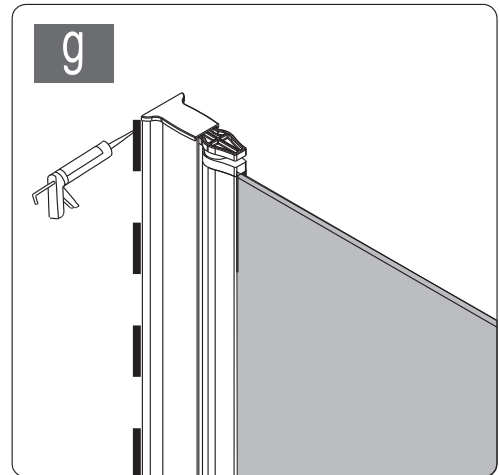

8

7

24h

This product is heavy and will require two people to install.