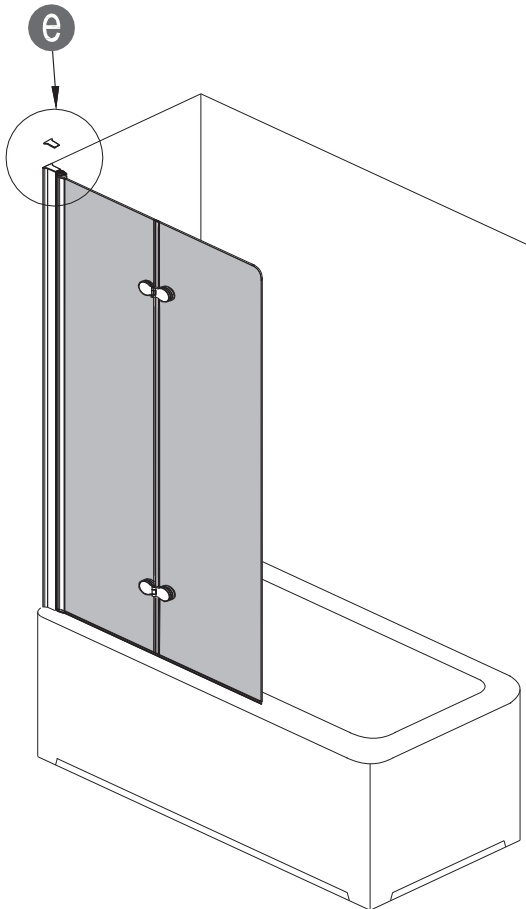

6

7

This product is heavy and will require two people to install.