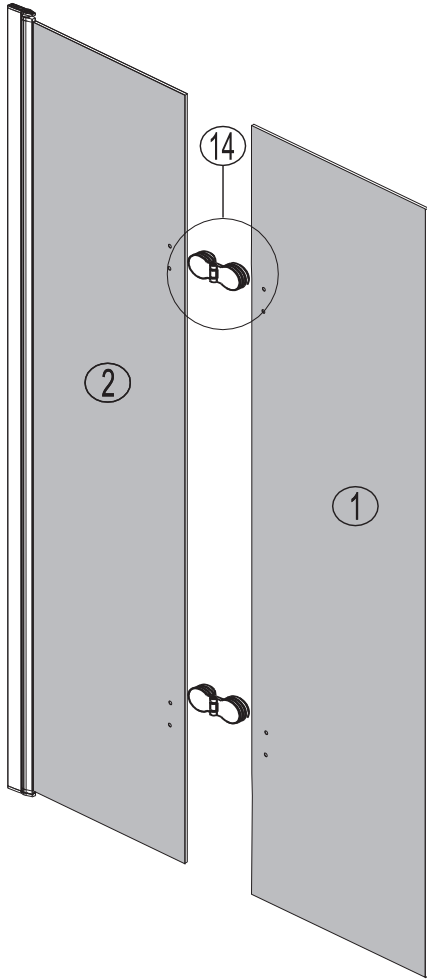

1

3

2

This product is heavy and will require two people to install.