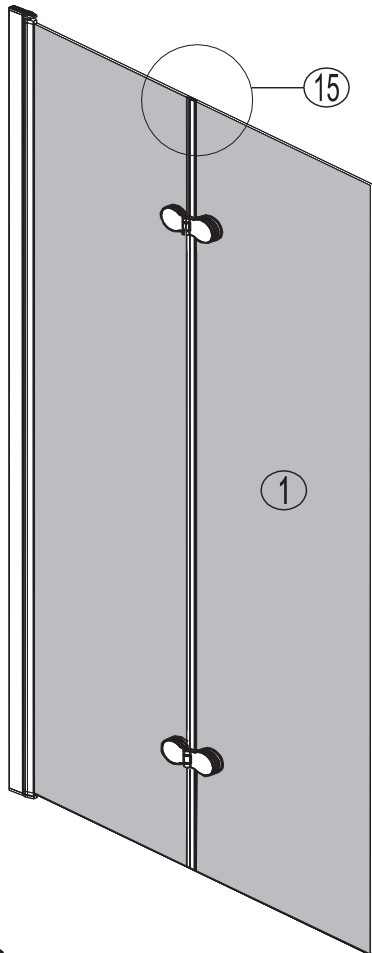

Note: Safety glass can not be re-worked.

■ Installation

Please read these instructions carefully before start of installation.

The wall post has up to 20mm of adjustment for out of true wall situations.

Ensure that the shower tray is fitted level and that after assembly of enclosure there is a full and continuous bead of sealant between the top of the shower tray and the tile joint.

This product is heavy and will require two people to install.

1

3

2

This product is heavy and will require two people to install.

3

W	P
1200	550+650

4