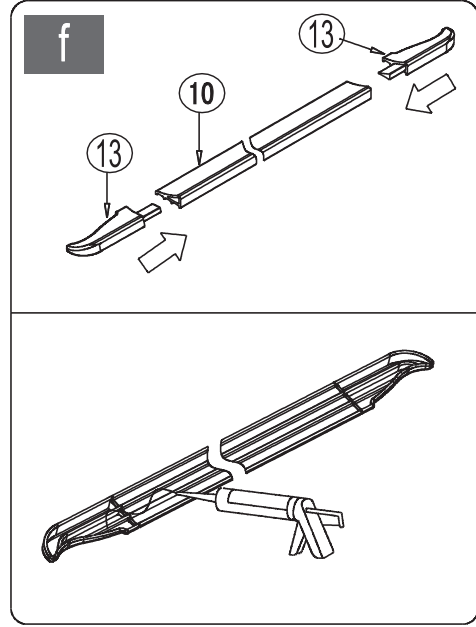

8

7

24h

This product is heavy and will require two people to install.