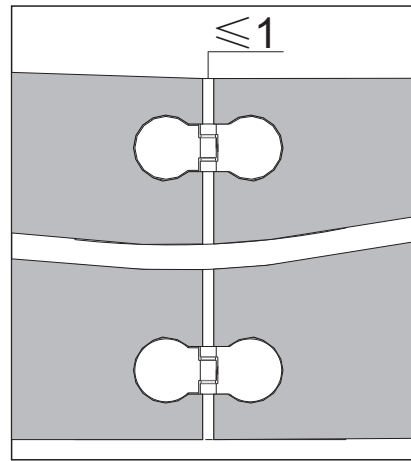

1

3

2

This product is heavy and will require two people to install.