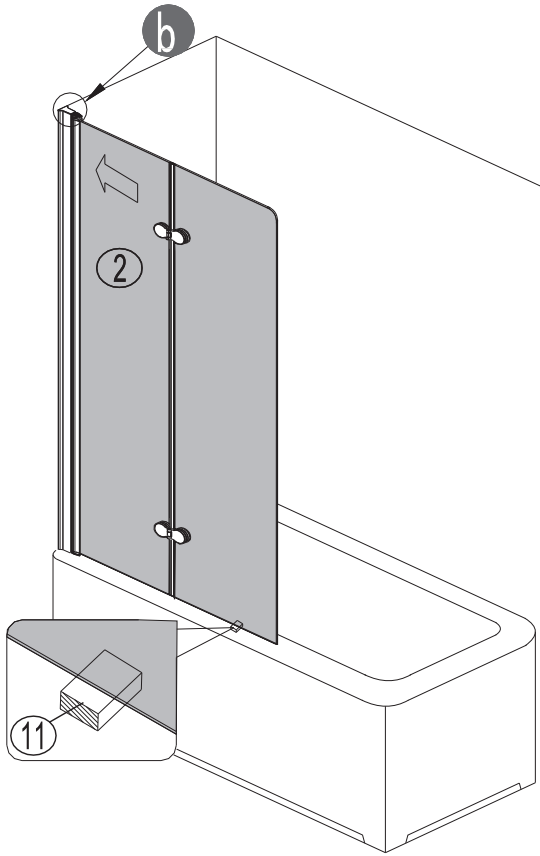

4

5

5

(4) **This product is heavy and will require two people to install.**