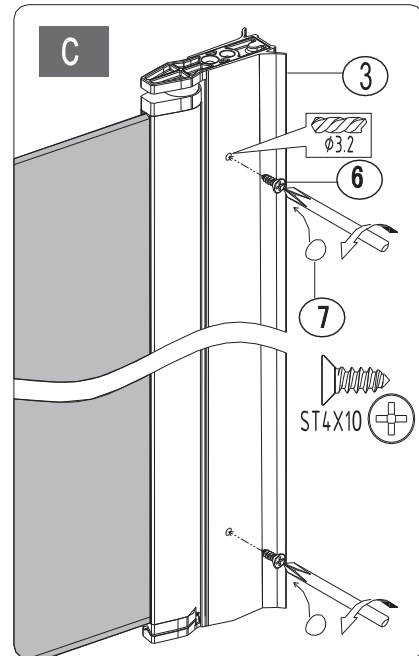

Note: Safety glass can not be re-worked.

■ Installation

Please read these instructions carefully before start of installation.

The wall post has up to 20mm of adjustment for out of true wall situations.

Ensure that the shower tray is fitted level and that after assembly of enclosure there is a full and continuous bead of sealant between the top of the shower tray and the tile joint.

This product is heavy and will require two people to install.

4

5

5

(4) **This product is heavy and will require two people to install.**

6

7

This product is heavy and will require two people to install.