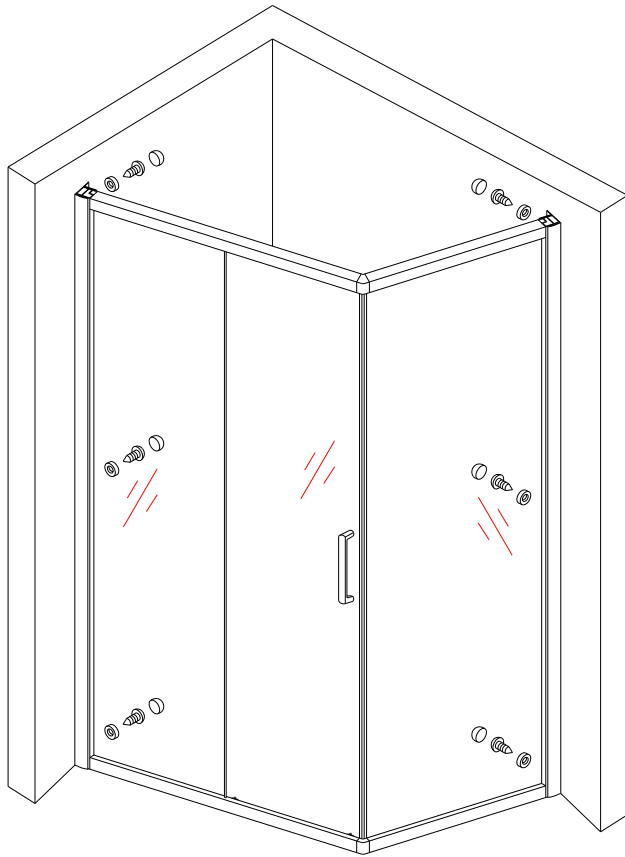

BelBagno
bagno bello e' vita bella

Sliding Door

Installation instructions

For **UNO-AH-1-120/80-C-CR**
UNO-AH-1-120/80-P-CR

■ General Information

Please inspect the product immediately upon receipt for transit damage, missing packs/parts or manufacturing fault. Damage reported later cannot be accepted. Please handle the product with care avoiding knocks and shock loading to all sides and edges of the glass.

Note: Safety glass can not be re-worked.

■ Installation

Please read these instructions carefully before start of installation.

The wall post has up to 20mm of adjustment for out of true wall situations.

Ensure that the shower tray is fitted level and that after assembly of enclosure there is a full and continuous bead of sealant between the top of the shower tray and the title joint.

Special care should be taken when drilling walls to avoid hidden pipes or electrical cables.

Note: This product is heavy and will require two people to install.

Please remove protective film from aluminium profiles before installation.

This product is heavy and will require two people to install

This product is heavy and will require two people to install

Ø 3.0mm × 6
ST4×10

24 hours

This product is heavy and will require two people to install