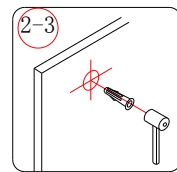

This product is heavy and will require two people to install