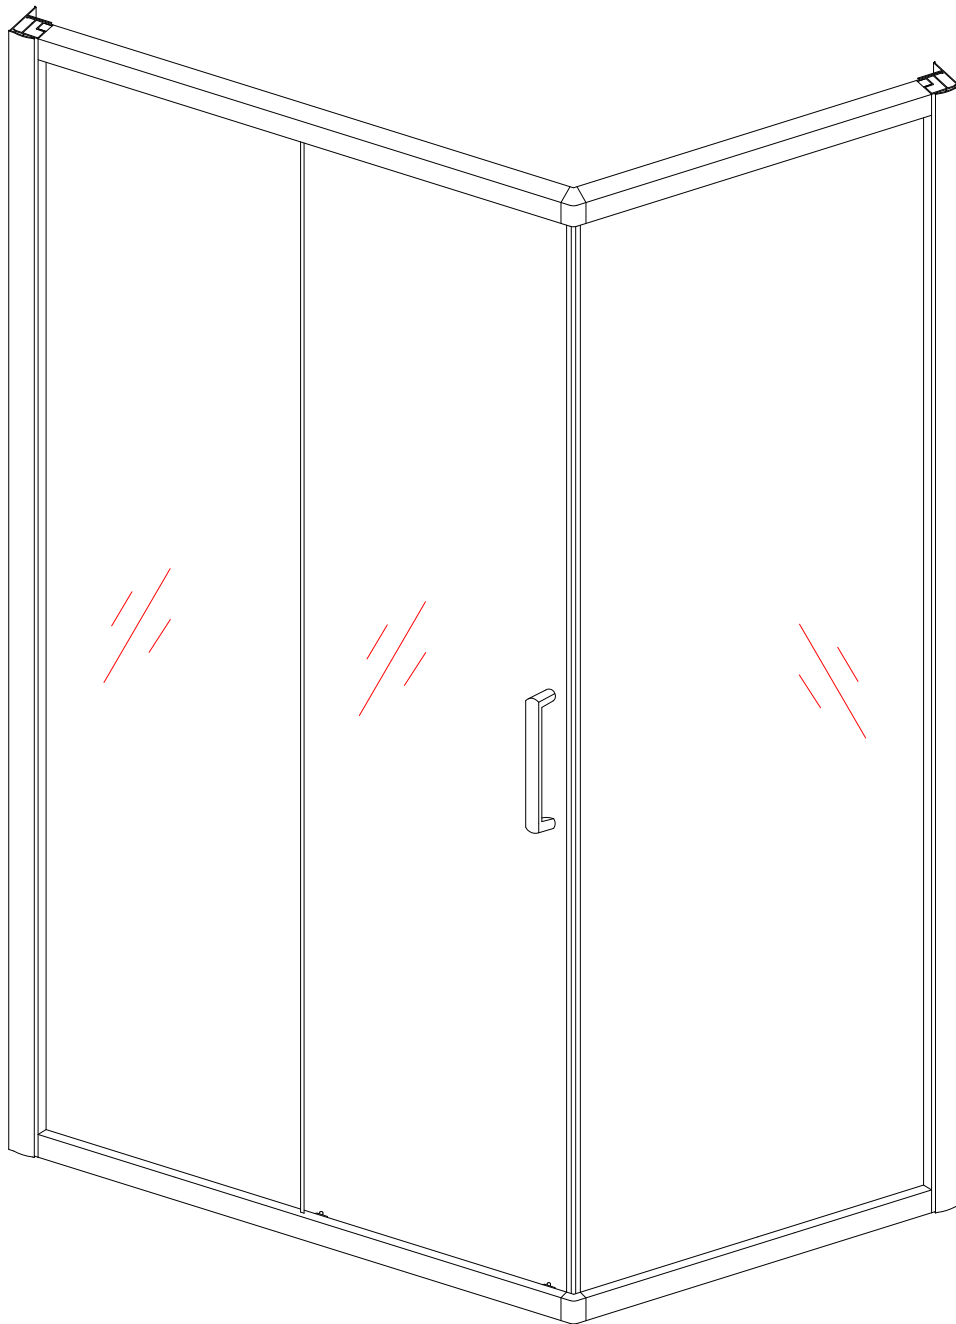

BelBagno
bagno bello e' vita bella

Sliding Door

Installation instructions

For **UNO-AH-1-120/80-C-CR**
UNO-AH-1-120/80-P-CR

■ General Information

Please inspect the product immediately upon receipt for transit damage, missing packs/parts or manufacturing fault. Damage reported later cannot be accepted. Please handle the product with care avoiding knocks and shock loading to all sides and edges of the glass.

Note: Safety glass can not be re-worked.

■ Installation

Please read these instructions carefully before start of installation.

The wall post has up to 20mm of adjustment for out of true wall situations.

Ensure that the shower tray is fitted level and that after assembly of enclosure there is a full and continuous bead of sealant between the top of the shower tray and the title joint.

Special care should be taken when drilling walls to avoid hidden pipes or electrical cables.

Note: This product is heavy and will require two people to install.

Please remove protective film from aluminium profiles before installation.