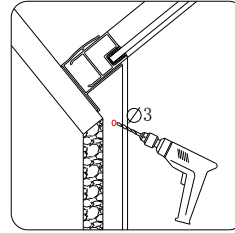

Note: Safety glass can not be re-worked.

■ Installation

Please read these instructions carefully before start of installation.

The wall post has up to 20mm of adjustment for out of true wall situations.

Ensure that the shower tray is fitted level and that after assembly of enclosure there is a full and continuous bead of sealant between the top of the shower tray and the title joint.

Special care should be taken when drilling walls to avoid hidden pipes or electrical cables.

Note: This product is heavy and will require two people to install.

Please remove protective film from aluminium profiles before installation.

This product is heavy and will require two people to install

This product is heavy and will require two people to install

Ø 3.0mm × 6
ST4×10

24 hours

This product is heavy and will require two people to install