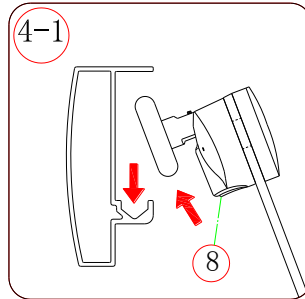

Note: Safety glass can not be re-worked.

■ Installation

Please read these instructions carefully before start of installation.

The wall post has up to 20mm of adjustment for out of true wall situations.

Ensure that the shower tray is fitted level and that after assembly of enclosure there is a full and continuous bead of sealant between the top of the shower tray and the title joint.

<p>① × 6</p>	<p>② × 6</p> <p>ST4 × 30</p>	<p>③ × 2</p>	<p>④ × 8</p> <p>ST4 × 40</p>	<p>⑤ × 2</p>	<p>⑥ × 16</p> <p>ST4 × 10</p>	<p>⑦ × 2</p>
<p>⑧ × 2</p>	<p>⑨ × 2</p>	<p>⑩ × 1</p>	<p>⑪ × 1</p>	<p>⑫ × 1</p> <p>Long</p>	<p>⑬ × 1</p>	<p>⑭ × 1</p>
<p>⑮ × 4</p>	<p>⑯ × 4</p>	<p>⑰ × 4</p>	<p>⑱ × 2</p>	<p>⑲ × 12</p>	<p>⑳ × 1</p> <p>Short</p>	

This product is heavy and will require two people to install

This product is heavy and will require two people to install

Ø 3.0mm × 6
ST4×10

24 hours

This product is heavy and will require two people to install