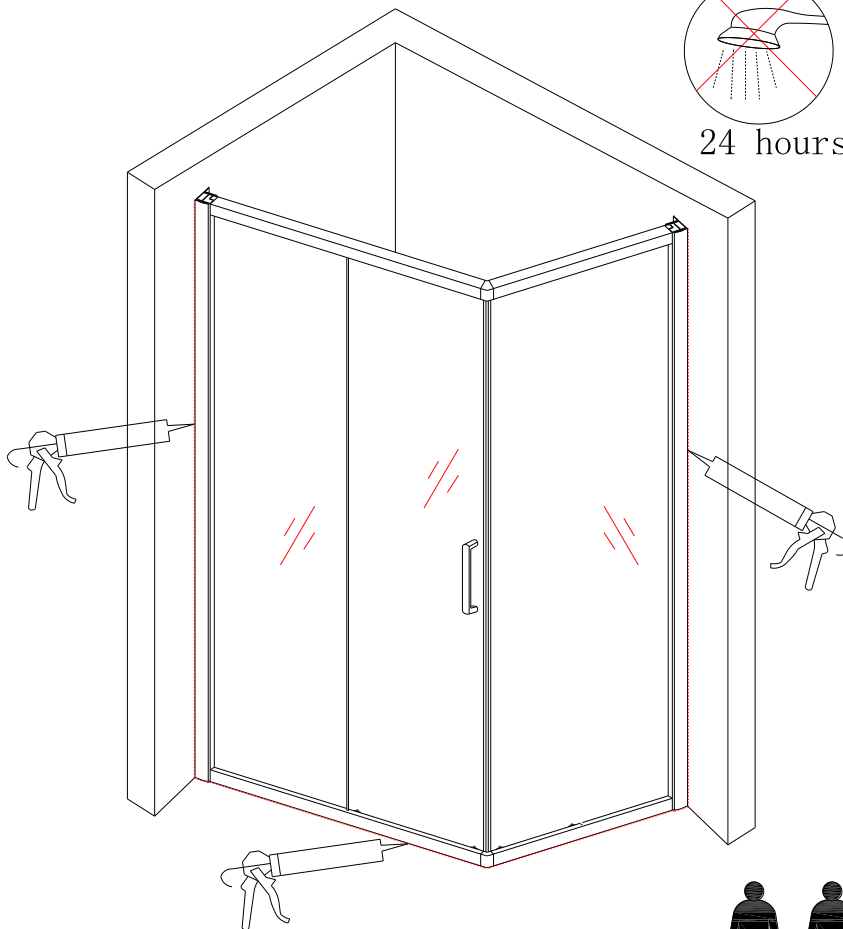

Note: Safety glass can not be re-worked.

■ Installation

Please read these instructions carefully before start of installation.

The wall post has up to 20mm of adjustment for out of true wall situations.

Ensure that the shower tray is fitted level and that after assembly of enclosure there is a full and continuous bead of sealant between the top of the shower tray and the title joint.

Special care should be taken when drilling walls to avoid hidden pipes or electrical cables.

Note: This product is heavy and will require two people to install.

Please remove protective film from aluminium profiles before installation.

This product is heavy and will require two people to install

This product is heavy and will require two people to install

Ø 3.0mm × 6
ST4×10

24 hours

This product is heavy and will require two people to install