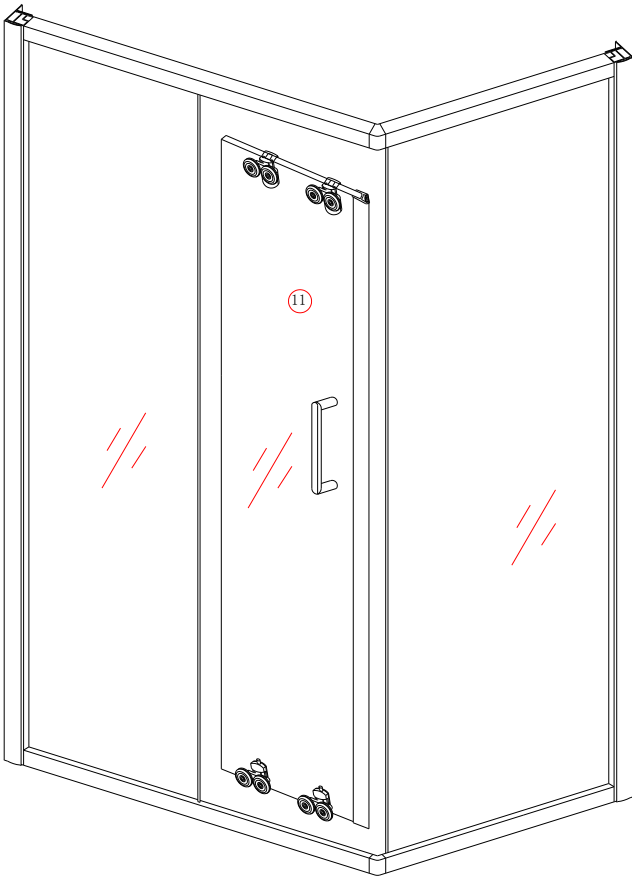

BelBagno
bagno bello e' vita bella

Sliding Door

Installation instructions

For **UNO-AH-1-120/80-C-CR**
UNO-AH-1-120/80-P-CR

■ General Information

Please inspect the product immediately upon receipt for transit damage, missing packs/parts or manufacturing fault. Damage reported later cannot be accepted. Please handle the product with care avoiding knocks and shock loading to all sides and edges of the glass.

Note: Safety glass can not be re-worked.

■ Installation

Please read these instructions carefully before start of installation.

The wall post has up to 20mm of adjustment for out of true wall situations.

Ensure that the shower tray is fitted level and that after assembly of enclosure there is a full and continuous bead of sealant between the top of the shower tray and the title joint.

Special care should be taken when drilling walls to avoid hidden pipes or electrical cables.

Note: This product is heavy and will require two people to install.

Please remove protective film from aluminium profiles before installation.

This product is heavy and will require two people to install

This product is heavy and will require two people to install

Ø 3.0mm × 6
ST4×10

24 hours

This product is heavy and will require two people to install