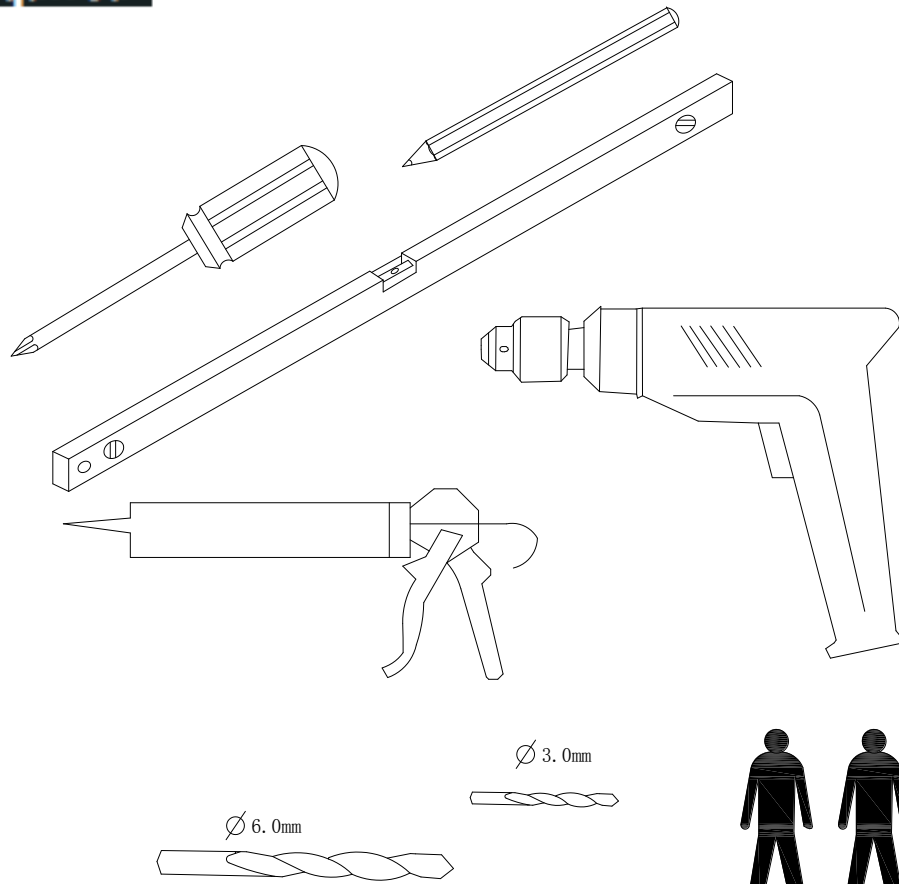

Note: Safety glass can not be re-worked.

■ Installation

Please read these instructions carefully before start of installation.

The wall post has up to 20mm of adjustment for out of true wall situations.

Ensure that the shower tray is fitted level and that after assembly of enclosure there is a full and continuous bead of sealant between the top of the shower tray and the title joint.

Special care should be taken when drilling walls to avoid hidden pipes or electrical cables.

Note: This product is heavy and will require two people to install.

Please remove protective film from aluminium profiles before installation.

■ Shower Tray Installation

The shower tray must be sited against a structural wall.

Water proof walling or tiling should be fitted so that it sits on the top of the tray rim.

■ Aftercare Instructions

After use, your shower should be cleaned with soap and water. This is particularly important in hard water districts where insoluble lime salts may be deposited and allowed to build up. Cleaners of a gritty or abrasive nature should not be used. Care should be taken to avoid contact with strong chemicals such as organic solvents and strippers.

Glass cleaners can be used but with caution, if in doubt contact the supplier of the cleaner in question.

Please keep these instructions for aftercare and customer service details.

Tools required

This product is heavy and will require two people to install