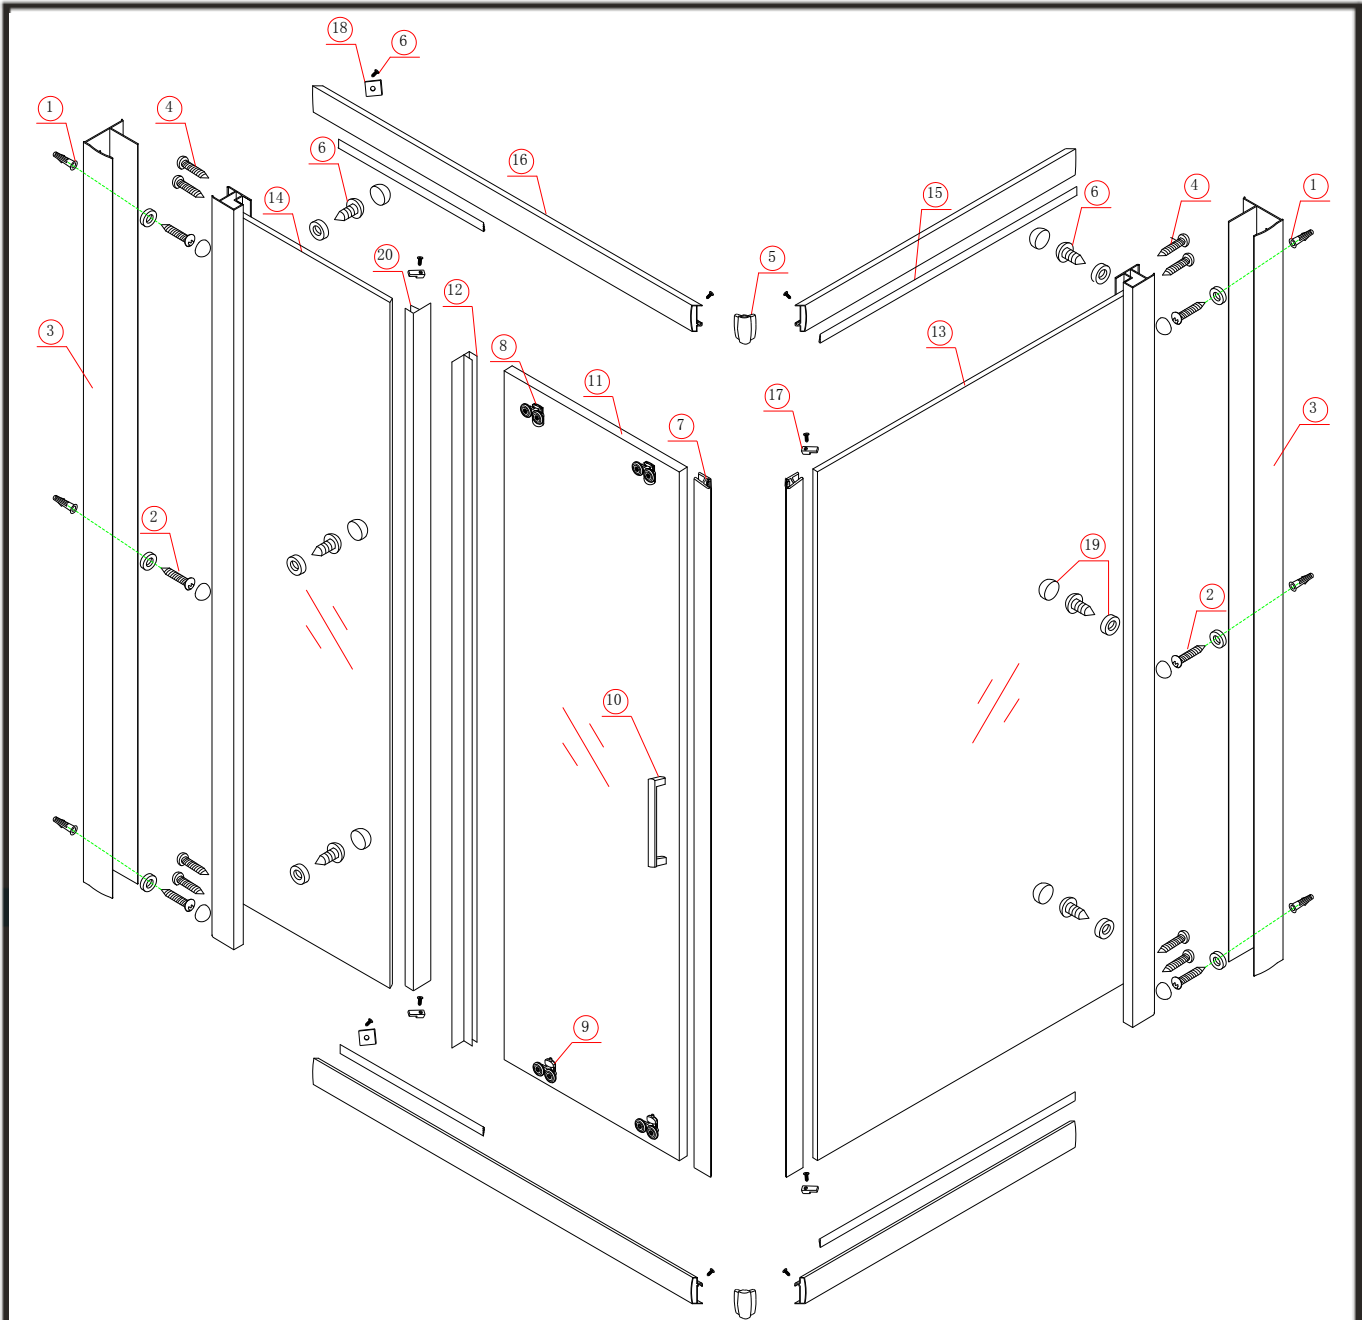

① × 6	② × 6 ST4 × 30	③ × 2	④ × 8 ST4 × 40	⑤ × 2	⑥ × 16 ST4 × 10	⑦ × 2
⑧ × 2	⑨ × 2	⑩ × 1	⑪ × 1	⑫ × 1 Long	⑬ × 1	⑭ × 1
⑮ × 4	⑯ × 4	⑰ × 4	⑱ × 2	⑲ × 12	⑳ × 1 Short	

This product is heavy and will require two people to install