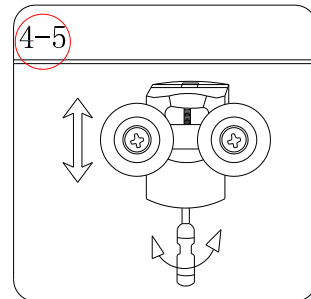

Note: Safety glass can not be re-worked.

■ Installation

Please read these instructions carefully before start of installation.

The wall post has up to 20mm of adjustment for out of true wall situations.

Ensure that the shower tray is fitted level and that after assembly of enclosure there is a full and continuous bead of sealant between the top of the shower tray and the title joint.

<p>① × 6</p>	<p>② × 6</p> <p>ST4 × 30</p>	<p>③ × 2</p>	<p>④ × 8</p> <p>ST4 × 40</p>	<p>⑤ × 2</p>	<p>⑥ × 16</p> <p>ST4 × 10</p>	<p>⑦ × 2</p>
<p>⑧ × 2</p>	<p>⑨ × 2</p>	<p>⑩ × 1</p>	<p>⑪ × 1</p>	<p>⑫ × 1</p> <p>Long</p>	<p>⑬ × 1</p>	<p>⑭ × 1</p>
<p>⑮ × 4</p>	<p>⑯ × 4</p>	<p>⑰ × 4</p>	<p>⑱ × 2</p>	<p>⑲ × 12</p>	<p>⑳ × 1</p> <p>Short</p>	

This product is heavy and will require two people to install

This product is heavy and will require two people to install

Ø 3.0mm × 6
ST4×10

24 hours

This product is heavy and will require two people to install