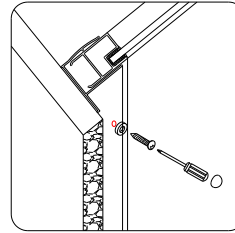

Note: Safety glass can not be re-worked.

■ Installation

Please read these instructions carefully before start of installation.

The wall post has up to 20mm of adjustment for out of true wall situations.

Ensure that the shower tray is fitted level and that after assembly of enclosure there is a full and continuous bead of sealant between the top of the shower tray and the title joint.

Special care should be taken when drilling walls to avoid hidden pipes or electrical cables.

Note: This product is heavy and will require two people to install.

Please remove protective film from aluminium profiles before installation.

This product is heavy and will require two people to install

This product is heavy and will require two people to install

Ø 3.0mm × 6
ST4×10

24 hours

This product is heavy and will require two people to install