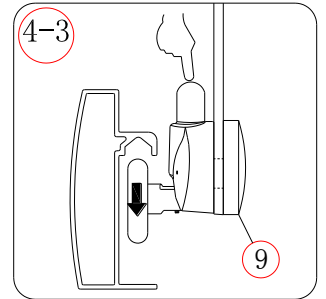

Note: Safety glass can not be re-worked.

■ Installation

Please read these instructions carefully before start of installation.

The wall post has up to 20mm of adjustment for out of true wall situations.

Ensure that the shower tray is fitted level and that after assembly of enclosure there is a full and continuous bead of sealant between the top of the shower tray and the title joint.

<p>① × 6</p>	<p>② × 6</p> <p>ST4 × 30</p>	<p>③ × 2</p>	<p>④ × 8</p> <p>ST4 × 40</p>	<p>⑤ × 2</p>	<p>⑥ × 16</p> <p>ST4 × 10</p>	<p>⑦ × 2</p>
<p>⑧ × 2</p>	<p>⑨ × 2</p>	<p>⑩ × 1</p>	<p>⑪ × 1</p>	<p>⑫ × 1</p> <p>Long</p>	<p>⑬ × 1</p>	<p>⑭ × 1</p>
<p>⑮ × 4</p>	<p>⑯ × 4</p>	<p>⑰ × 4</p>	<p>⑱ × 2</p>	<p>⑲ × 12</p>	<p>⑳ × 1</p> <p>Short</p>	

This product is heavy and will require two people to install

This product is heavy and will require two people to install

Ø 3.0mm × 6
ST4×10

24 hours

This product is heavy and will require two people to install