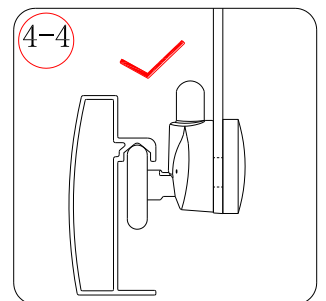

Note: Safety glass can not be re-worked.

■ Installation

Please read these instructions carefully before start of installation.

The wall post has up to 20mm of adjustment for out of true wall situations.

Ensure that the shower tray is fitted level and that after assembly of enclosure there is a full and continuous bead of sealant between the top of the shower tray and the title joint.

<p>① × 6</p>	<p>② × 6</p> <p>ST4 × 30</p>	<p>③ × 2</p>	<p>④ × 8</p> <p>ST4 × 40</p>	<p>⑤ × 2</p>	<p>⑥ × 16</p> <p>ST4 × 10</p>	<p>⑦ × 2</p>
<p>⑧ × 2</p>	<p>⑨ × 2</p>	<p>⑩ × 1</p>	<p>⑪ × 1</p>	<p>⑫ × 1</p> <p>Long</p>	<p>⑬ × 1</p>	<p>⑭ × 1</p>
<p>⑮ × 4</p>	<p>⑯ × 4</p>	<p>⑰ × 4</p>	<p>⑱ × 2</p>	<p>⑲ × 12</p>	<p>⑳ × 1</p> <p>Short</p>	

This product is heavy and will require two people to install

This product is heavy and will require two people to install

Ø 3.0mm × 6
ST4×10

24 hours

This product is heavy and will require two people to install