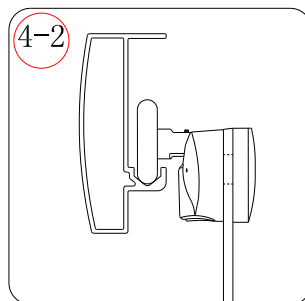

Note: Safety glass can not be re-worked.

■ Installation

Please read these instructions carefully before start of installation.

The wall post has up to 20mm of adjustment for out of true wall situations.

Ensure that the shower tray is fitted level and that after assembly of enclosure there is a full and continuous bead of sealant between the top of the shower tray and the title joint.

<p>① × 6</p>	<p>② × 6</p> <p>ST4 × 30</p>	<p>③ × 2</p>	<p>④ × 8</p> <p>ST4 × 40</p>	<p>⑤ × 2</p>	<p>⑥ × 16</p> <p>ST4 × 10</p>	<p>⑦ × 2</p>
<p>⑧ × 2</p>	<p>⑨ × 2</p>	<p>⑩ × 1</p>	<p>⑪ × 1</p>	<p>⑫ × 1</p> <p>Long</p>	<p>⑬ × 1</p>	<p>⑭ × 1</p>
<p>⑮ × 4</p>	<p>⑯ × 4</p>	<p>⑰ × 4</p>	<p>⑱ × 2</p>	<p>⑲ × 12</p>	<p>⑳ × 1</p> <p>Short</p>	

This product is heavy and will require two people to install

This product is heavy and will require two people to install

Ø 3.0mm × 6
ST4×10

24 hours

This product is heavy and will require two people to install