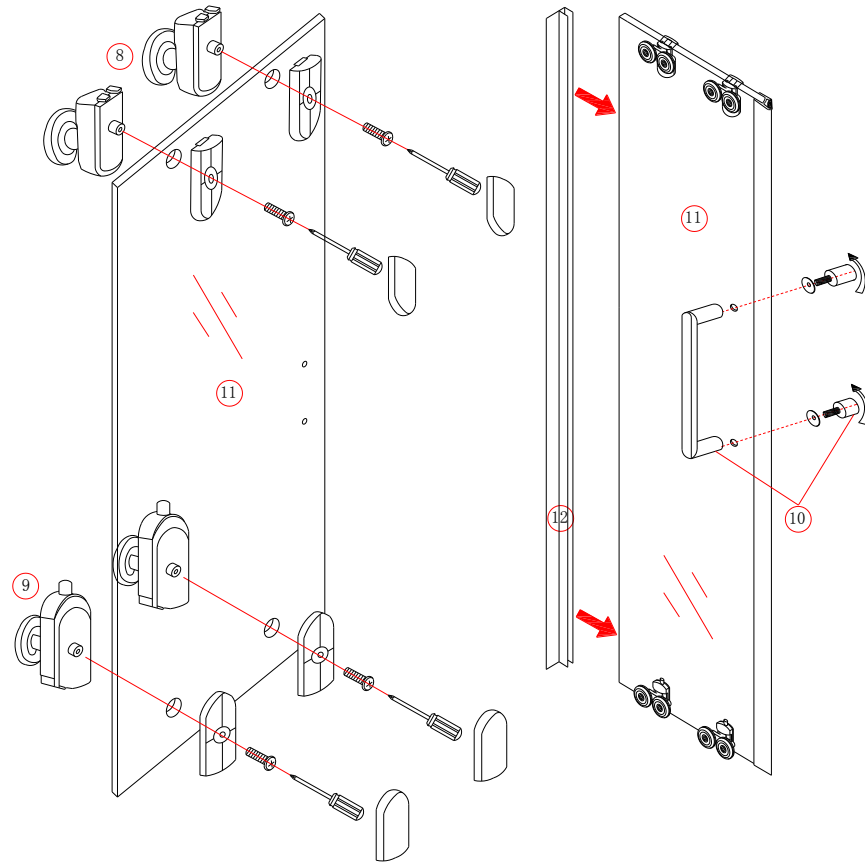

Note: Safety glass can not be re-worked.

■ Installation

Please read these instructions carefully before start of installation.

The wall post has up to 20mm of adjustment for out of true wall situations.

Ensure that the shower tray is fitted level and that after assembly of enclosure there is a full and continuous bead of sealant between the top of the shower tray and the title joint.

Special care should be taken when drilling walls to avoid hidden pipes or electrical cables.

Note: This product is heavy and will require two people to install.

Please remove protective film from aluminium profiles before installation.

■ Shower Tray Installation

The shower tray must be sited against a structural wall.

Water proof walling or tiling should be fitted so that it sits on the top of the tray rim.

■ Aftercare Instructions

After use, your shower should be cleaned with soap and water. This is particularly important in hard water districts where insoluble lime salts may be deposited and allowed to build up. Cleaners of a gritty or abrasive nature should not be used. Care should be taken to avoid contact with strong chemicals such as organic solvents and strippers.

This product is heavy and will require two people to install

This product is heavy and will require two people to install

Ø 3.0mm × 6
ST4×10

24 hours

This product is heavy and will require two people to install