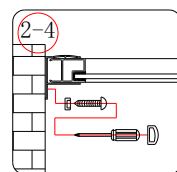

This product is heavy and will require two people to install