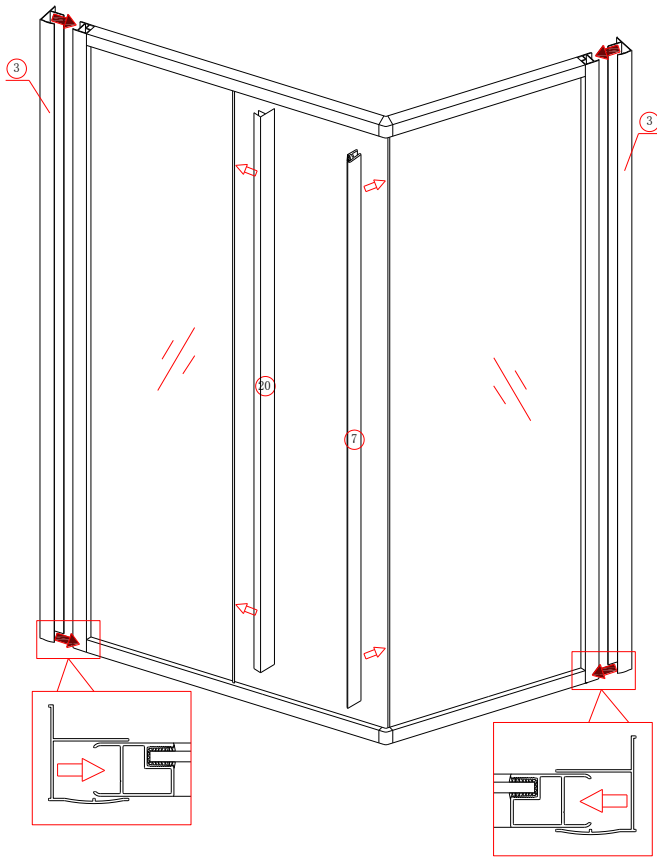

This product is heavy and will require two people to install